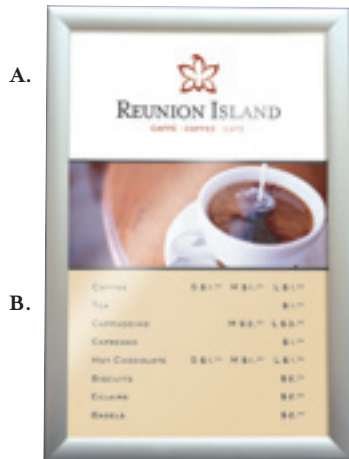

I.

J.

K.

- A. Description Cards
Free
- B. Airpot Wrap (1)
\$3.96
- C. Description Card Holder (1)
Clear PVC with Velcro
\$0.75
- D. Thermos Wraps (1)

VYBE	\$3.48
VYDE	\$3.48
T-Tek	\$3.48
- E. Deluxe Travel Mugs (1) Acrylic, 16 oz
\$5.00
- F. Espresso Cup and Saucer (6)
\$10.61
- G. Cappuccino Cup and Saucer (6)
\$12.51
- H. Ceramic Mug (1)
\$2.94
- I. Paper Cups and Dome Lids

10 oz (1000)	Call for pricing
12 oz (1000)	Call for pricing
16 oz (1000)	Call for pricing
20 oz (600)	Call for pricing
Lids (1000)	Call for pricing
- J. Pod Rack Header (1)
Free
- K. Airpot Backdrop (1) 21" W x 40" H
\$37.73

**REUNION
ISLAND**

CAFFÉ · COFFEE · CAFE

CONTINUED

- A. Menuboard Frame (1)
17" W x 22" H
\$61.80
11" W x 17" H
\$32.07
- B. Menuboard Insert (1)
17" W x 22" H
\$26.67
11" W x 17" H
\$5.56
- C. Static Cling (1)
\$0.32
- D. Refillable Loyalty Card
Stamp With Ink Refill (1)
\$15.44
- E. Loyalty Cards (500)
\$14.79
- F. Apron (1) Black or White, one size
\$15.28
- G. Hat (1) Black or White, one size
\$6.83
- H. T-Shirt (1)
100% cotton M, L, XL or XXL (add \$1)
\$6.76
- I. Kraft Sample Bag (1)
\$0.60
- J. 'Adventure' Banner (1)
48" W x 18" H, Vinyl with rod pocket
\$24.44
64" W x 24" H, Vinyl with grommets
\$58.89